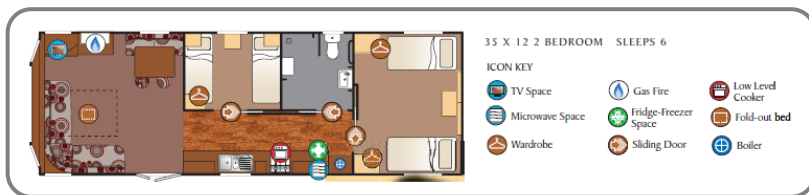

IM2C
include me 2 CLUB

THE CARAVAN CLUB

Providing accessible and affordable short breaks service at Haven Craig Tara for young people and adults with Additional Support Needs

Welcome to the Caravan Club at Include Me 2 Club:

Ramp Access from Parking Space, Wide-access, low threshold exterior doors, Low-level sink and cooker in wide-access galley kitchen. Sliding bedroom and shower room doors, Full wet room with one-piece fibreglass floor tray, includes fold-out seat, support handles and shower curtain and wide single beds (King-size double bed as an option).